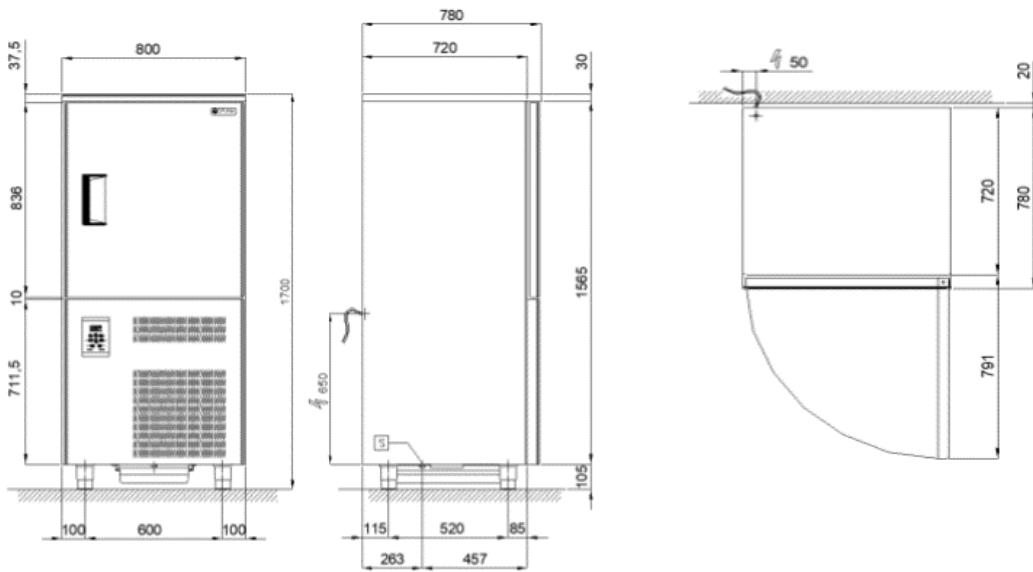

INSTALATION DETAILS

MYCHILL IOGN I/I Transversal