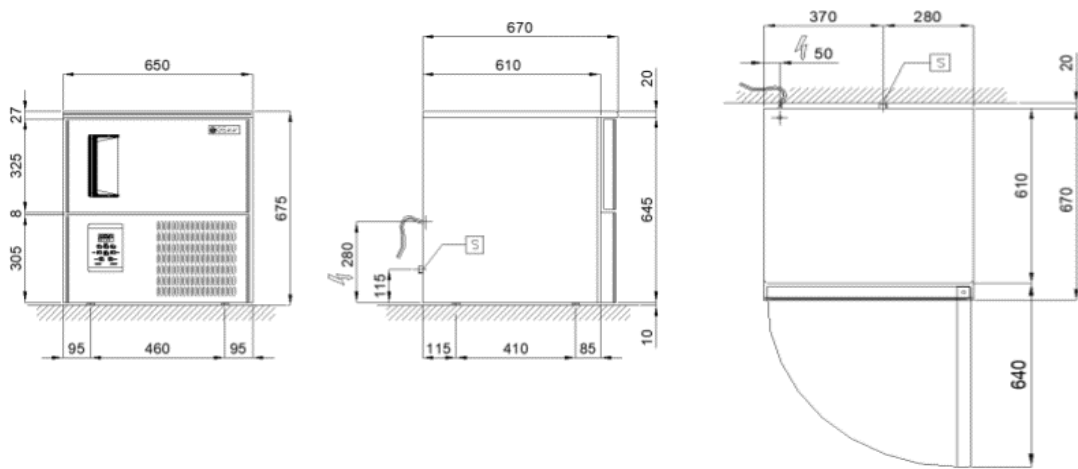

OPTIONS

Door opening on the left hand side

ACCESSORIES

Universal fixing system for Mychef ovens

INSTALATION DETAILS

MYCHILL 3GN I/I Transversal

MYCHILL 5GN I/I Longitudinal

MYCHILL 5GN I/I Transversal

INSTALATION DETAILS

MYCHILL IOGN I/I Transversal

MYCHILL I5GN I/I Transversal

ELECTRICAL SUPPLY

Electrical Power: 3x1.5 mm² cable with Schuko plug