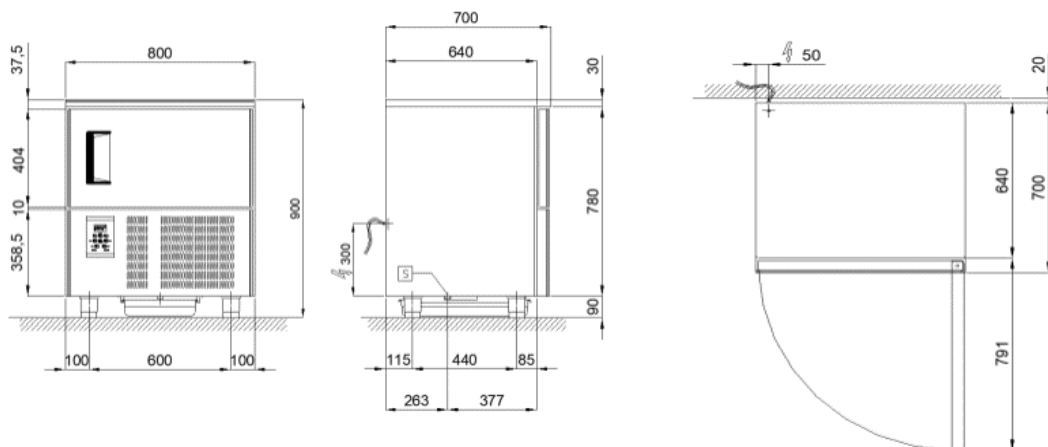

OPTIONS

Door opening on the left hand side

ACCESSORIES

Universal fixing system for Mychef ovens

INSTALATION DETAILS

MYCHILL 3GN I/I Transversal

MYCHILL 5GN I/I Longitudinal

MYCHILL 5GN I/I Transversal

INSTALATION DETAILS

MYCHILL IOGN I/I Transversal

MYCHILL I5GN I/I Transversal

ELECTRICAL SUPPLY

Electrical Power: 3x1.5 mm² cable with Schuko plug