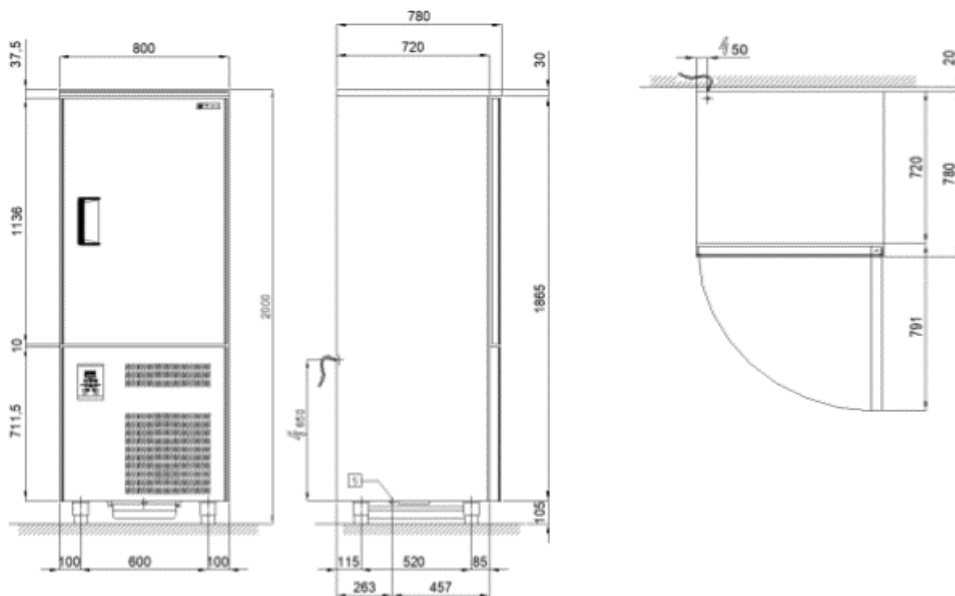

OPTIONS

Door opening on the left hand side

ACCESSORIES

Universal fixing system for Mychef ovens

INSTALATION DETAILS

MYCHILL 3GN I/I Transversal

MYCHILL 5GN I/I Longitudinal

MYCHILL 5GN I/I Transversal

INSTALATION DETAILS

MYCHILL IOGN I/I Transversal

MYCHILL I5GN I/I Transversal

ELECTRICAL SUPPLY

Electrical Power: 3x1.5 mm² cable with Schuko plug